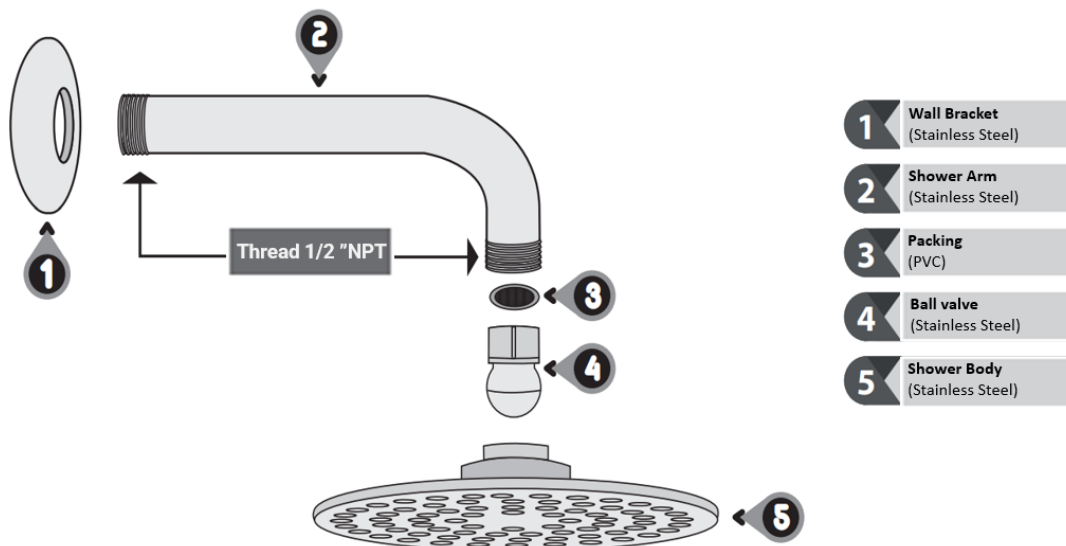

宁波陆易进出口有限公司

NINGBO LOUIE IMP. & EXP. CORP., LTD

NO.200 JINHE ROAD ZHENHAI ECONOMIC DEVELOPMENT ZONE, NINGBO 315221 CHINA
TEL: 0086-574-87915717 FAX:0086-574-87786749

METALLIC SHOWER HEAD 8" (DM-003)

PRODUCT	METAL SHOWER HEAD
CODE	DM-003
MEASURE	8" 200 mm

FEATURES

- Round Wall Shower.
- Stainless Steel Product
- Thread ½ NPT

USES

- Shower for home use
- Use with hot and cold water

COMPONENTS